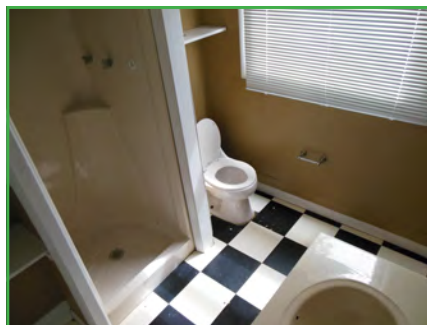

MyBaltimoreRentals.com

8229 #1 Philadelphia Rd Rosedale, MD 21237

*A Laid Back and
Close-knit Community*

\$265.⁰⁰/Week (Includes Utilities)

\$800 Security Deposit

**Comfortable & Cozy Apartment
Rent Includes Direct TV & ALL Utilities
2 Rooms, plus Kitchen and Bath**

**See Full Details and Additional Photos at:
www.mybaltimorerentals.com/philadelphia8229-1**

Features:

- Front Room (13.8 x 8)
- Middle Room (9.9 x 15.7)
- Kitchen (8.4 x 13.10)
- Bathroom (8.4 x 6.6)
- Refrigerator
- Washer & Dryer on Premises
- Good Storage
- Air Conditioned
- Direct TV Included
- Parking (in front)